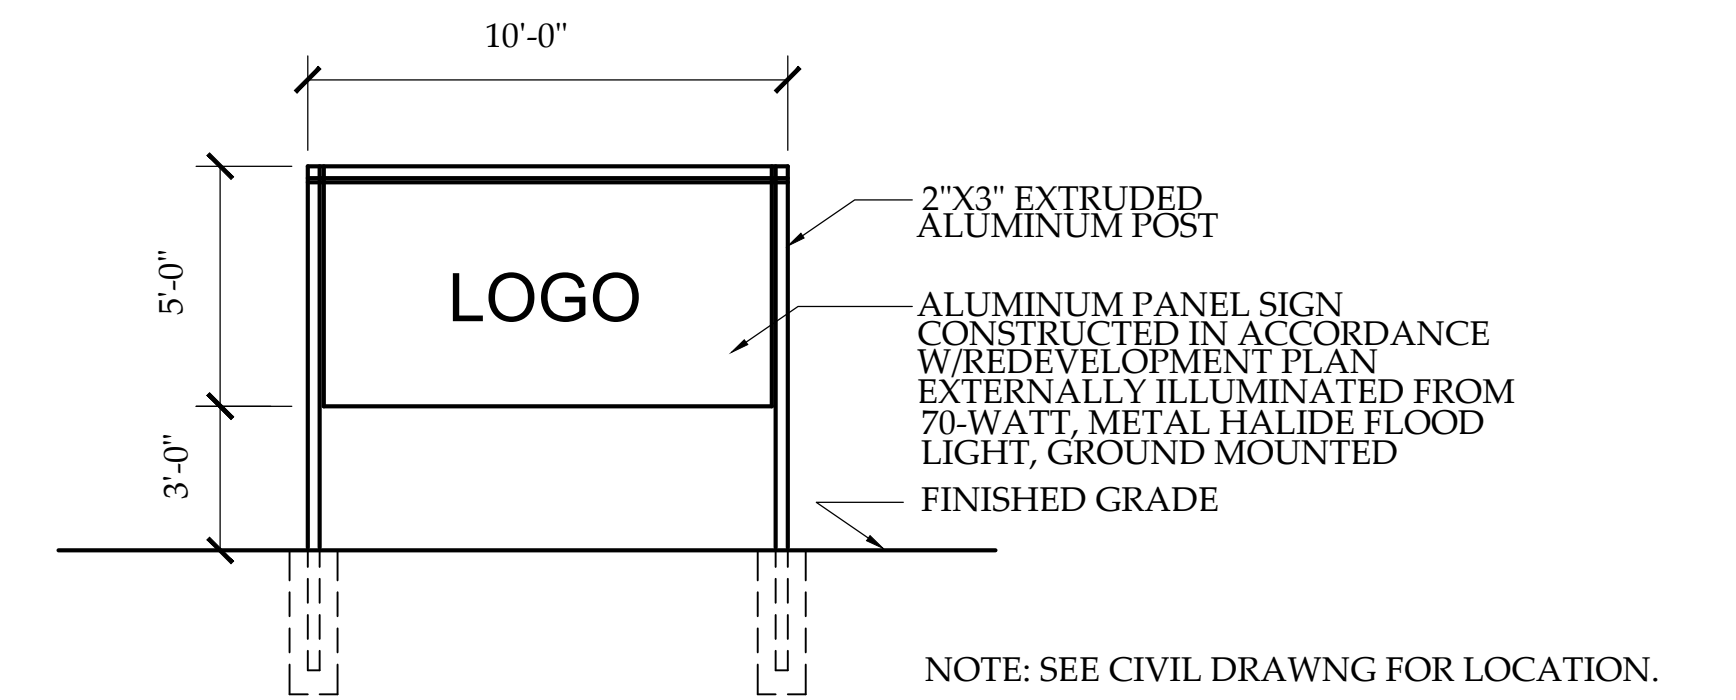

FACILITY #2
EAST ELEVATION
30 CROSS STREET - BOROUGH OF BOGOTA, NEW JERSEY

FACILITY #2
NORTH ELEVATION
30 CROSS STREET - BOROUGH OF BOGOTA, NEW JERSEY

PROPOSED FACILITY #2 SIGNAGE

Bryan Ringham

MARCH 5, 2021 #20196
REVISED JUNE 29, 2021