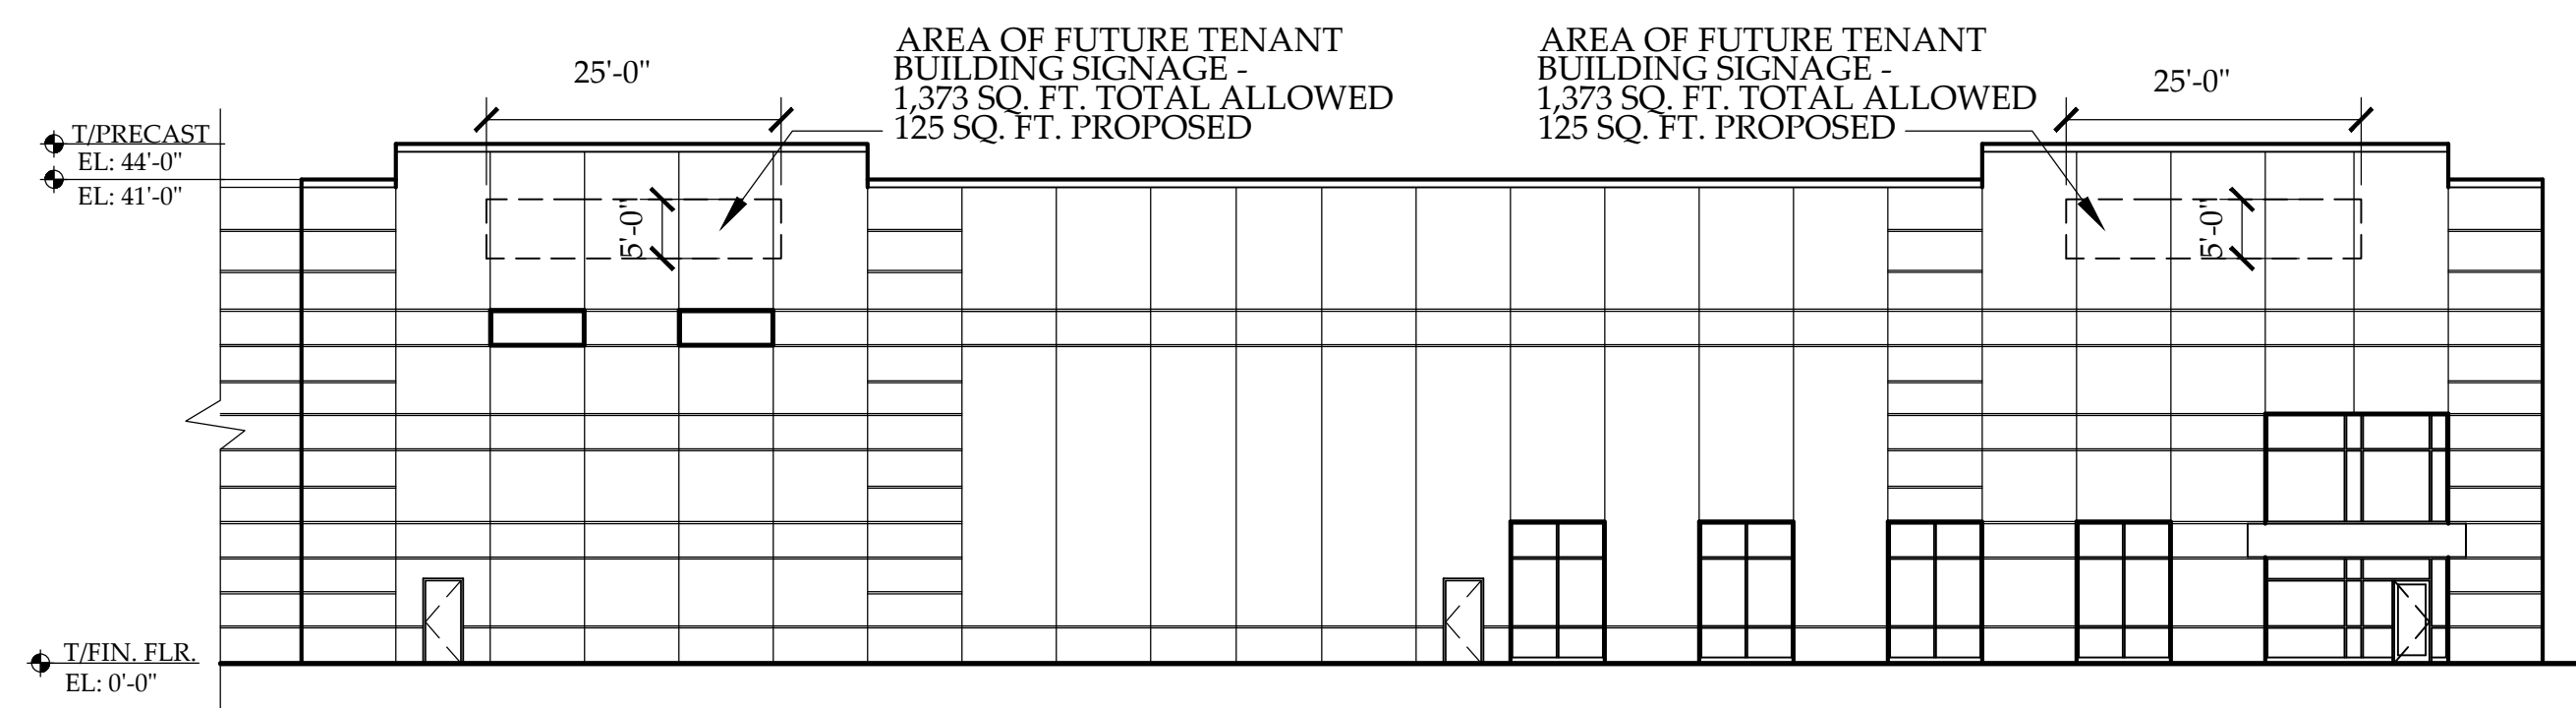

FACILITY #2
EAST ELEVATION
30 CROSS STREET - BOROUGH OF BOGOTA, NEW JERSEY

FACILITY #2
NORTH ELEVATION
30 CROSS STREET - BOROUGH OF BOGOTA, NEW JERSEY

PROPOSED FACILITY #2 SIGNAGE

Bryan Ringham

MARCH 5, 2021 #20196
REVISED JUNE 29, 2021